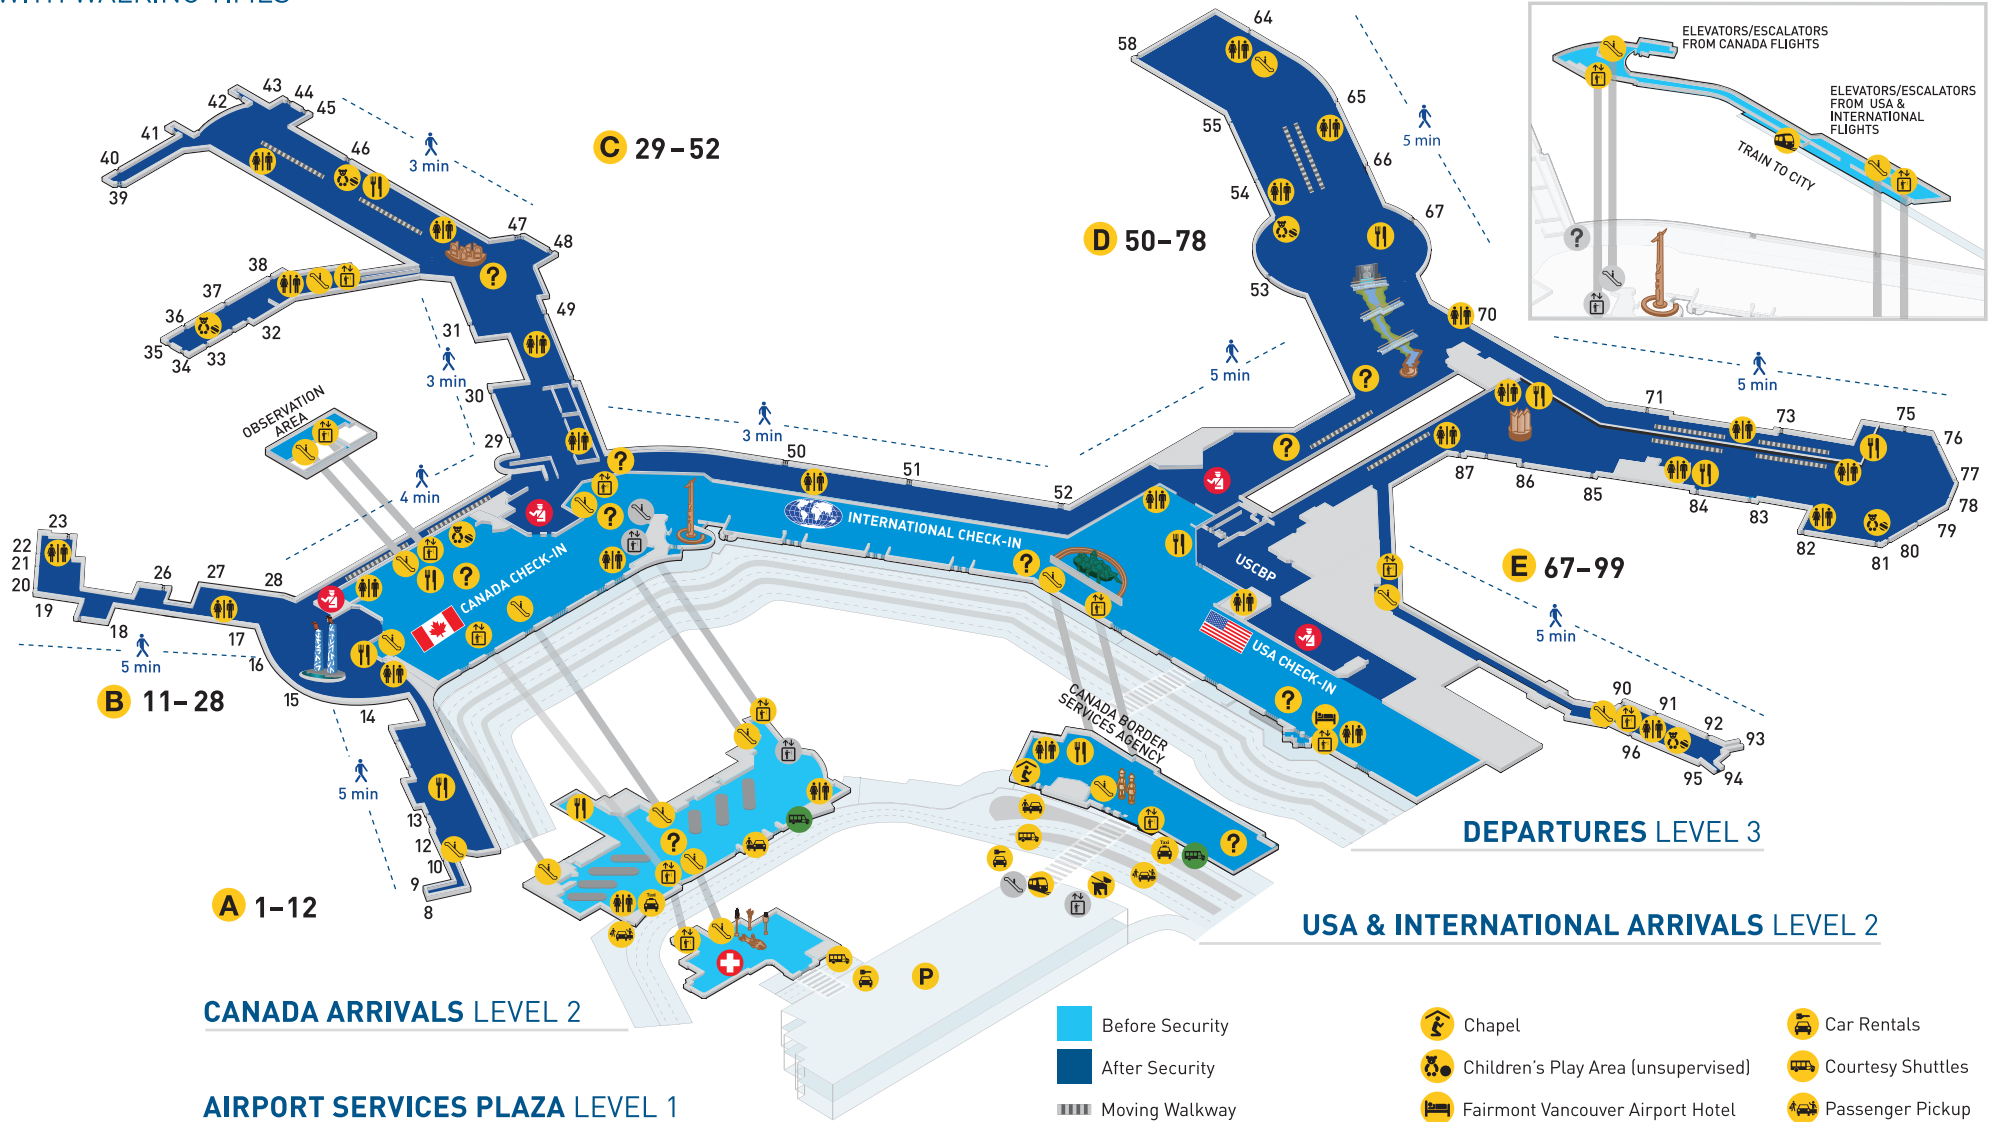

# MAIN TERMINAL MAP

WITH WALKING TIMES

CANADA ARRIVALS LEVEL 2

AIRPORT SERVICES PLAZA LEVEL 1

- |                                       |                                     |                        |
|---------------------------------------|-------------------------------------|------------------------|
| Before Security                       | Chapel                              | Car Rentals            |
| After Security                        | Children's Play Area (unsupervised) | Courtesy Shuttles      |
| Moving Walkway                        | Fairmont Vancouver Airport Hotel    | Passenger Pickup       |
| Information                           | Food Court                          | Sedans                 |
| Elevators                             | Health Care Services                | Short Term Parking     |
| Escalators                            | Security Checkpoint                 | South Terminal Shuttle |
| To Level 4 Train to City              | Washrooms*                          | Taxis                  |
| USCBP USA Customs & Border Protection | Dog Relief Area                     | Train to City          |

\*All washroom facilities are accessible to people with disabilities.

Free Wi-Fi @yvrairport

Beyond, Every Day.